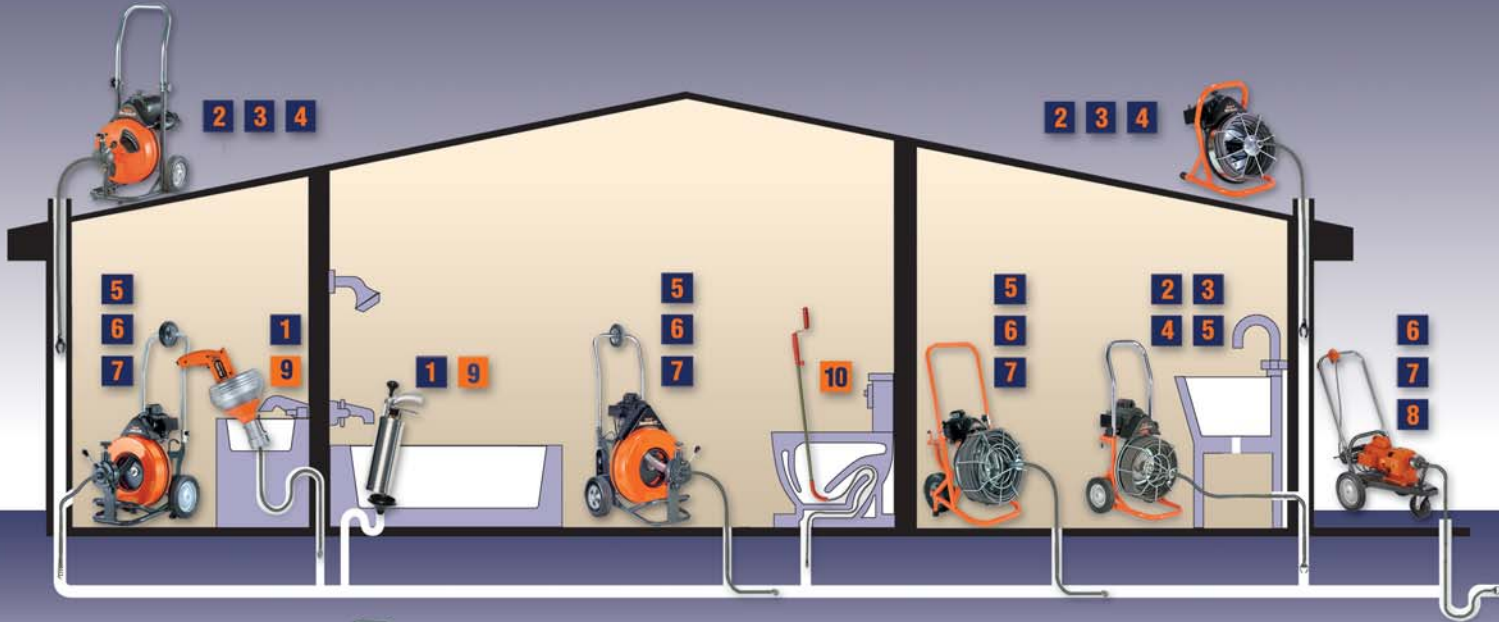

General PIPE CLEANERS

Tool Selection Guide

Power Tools